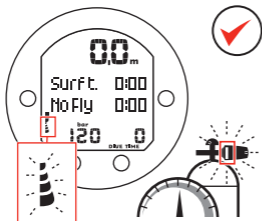

SUUNTO WIRELESS TRANSMITTER
QUICK GUIDE

Activate

1.

2.

3.

1.

2.

<10cm 0.3ft

<10cm 0.3ft

3.

No connection

FAIL

no conn

1.

<1.2m
4ft

(2.)

Low battery

High pressure

Technical Specifications

- Operating temperature: 0°C to 40°C / 32°F to 104°F
- Storage temperature: -20°C to +50°C / -4°F to +122°F
- Maximum depth of operation: 150 m / 492 ft (complying with EN 13319)
- Max. diameter: 40 mm / 1.57 in
- Length: 80 mm / 3.15 in
- Weight: 103 g / 3.6 oz
- Resolution: 1 bar / 1 psi
- Rated working pressure: 300 bar / 4000 psi
- Max. allowed pressure: 400 bar / 5800 psi